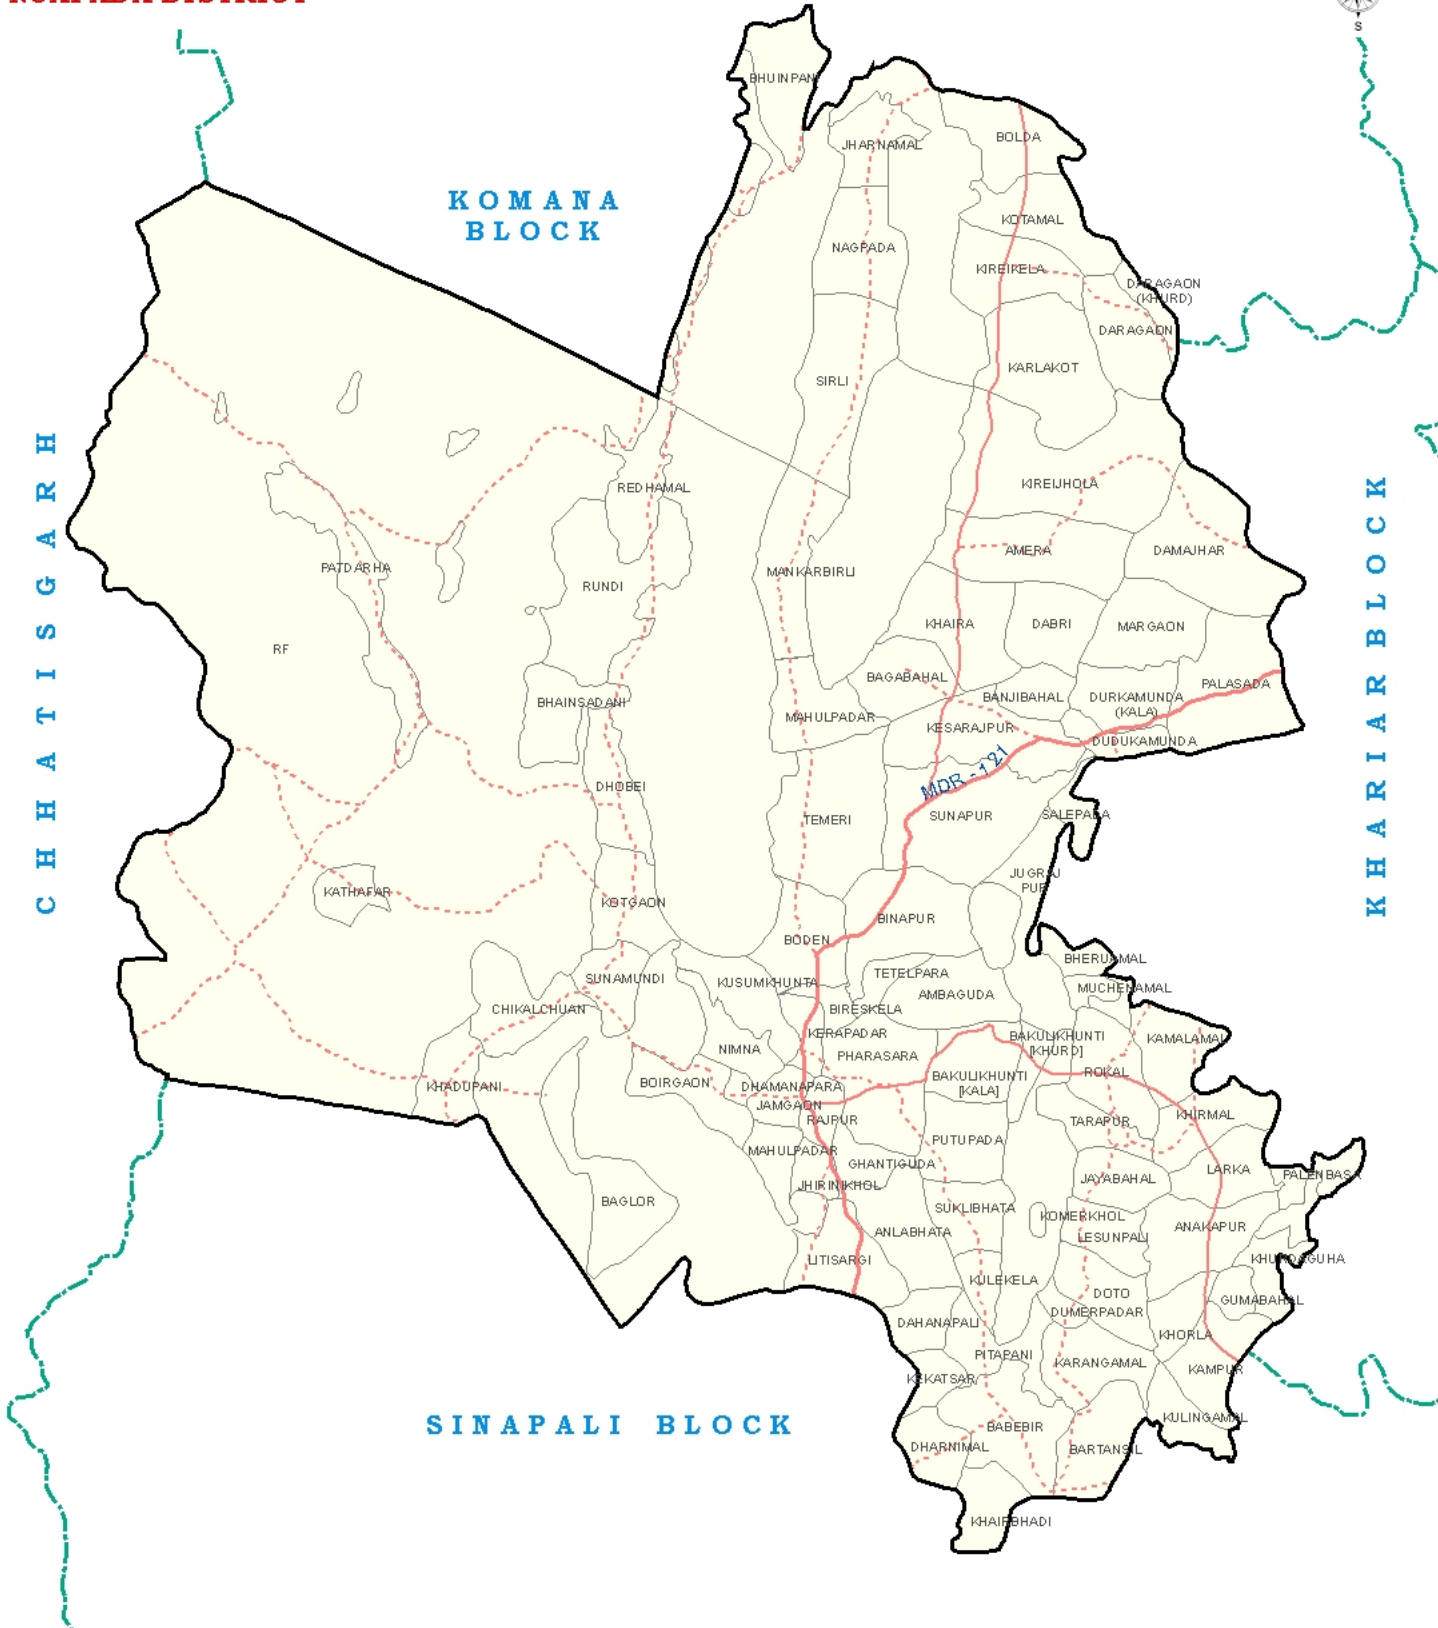

**BODEN BLOCK  
NUAPADA DISTRICT**

**ROAD NETWORK**

<b>INDIA</b>	<b>ORISSA</b>	<b>NUAPADA</b>	<b>LEGEND</b>	Scale :
<p>Orissa</p>	<p>Nuapada</p>	<p>Boden Block</p>	<ul style="list-style-type: none"> <li>— Village Boundary</li> <li>— Block Boundary</li> <li>— Major District Road</li> <li>— Other District Road</li> <li>- - - Other Road</li> </ul>	<p>3 1.5 0 3Kilometers</p> <p><b>Prepared By:</b> GIS Division NIC, Bhubaneswar.</p> <p>Data Source-District Administration 2008</p>